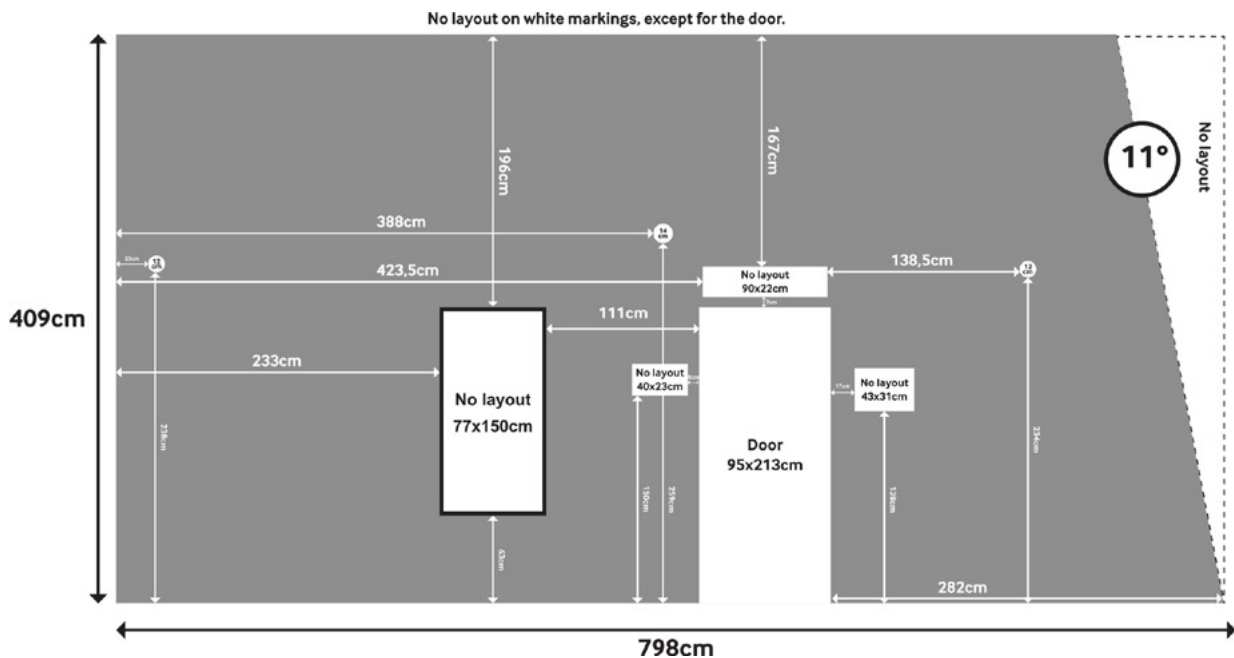

## A

|   |        |   |
|---|--------|---|
| ✉ | FORMAT | WALL: 798 CM X 409 CM. DOOR: 95 CM W X 213 CM. <b>See page 2 for measurements.</b>  |
| ■ | COLORS | COLORPROFILE: ISO COATED V2 300%. ALL FILES DELIVERED IN CMYK.  |
| 📐 | LAYOUT | WE RECCOMEND THAT LOGO,S AND IMPORTANT TEXT IS PLACED AT MIN. 0,5 M FROM BOTTOM. WE RECOMMEND THAT ALL TEXT IS MIN. 30 CM HIGH.   |
| 📄 | FILE   | <ul style="list-style-type: none"><li>• PDF WITH OUTLINED TEXT/FONTS AND NO OVERPRINT</li><li>• RESOLUTION MUST BE MIN. 60 PPI FOR 1:1 FILE</li><li>• THE LAYOUT MUST BE DELIVERED IN A SCALED FORMAT DEPENDING ON THE SIZE</li><li>• FX. IF THE FILE IS 10%, THE RESOLUTION MUST BE 600 DPI</li><li>• NO CROPMARKS, BLEED OR SLUG, AND NO Æ, Ø OR Å'S IN THE FILENAME.</li></ul> |

## A

|   |        |   |
|---|--------|---|
| ✉ | FORMAT | WALL: 798 CM X 409 CM. DOOR: 95 CM W X 213 CM.  |
| ■ | COLORS | COLORPROFILE: ISO COATED V2 300%. ALL FILES DELIVERED IN CMYK.  |
| 📐 | LAYOUT | WE RECCOMEND THAT LOGOS AND IMPORTANT TEXT IS PLACED AT MIN. 0,5 M FROM BOTTOM. WE RECOMMEND THAT ALL TEXT IS MIN. 30 CM HIGH.  |
| 📄 | FILE   | <ul style="list-style-type: none"> <li>• PDF WITH OUTLINED TEXT/FONTS AND NO OVERPRINT</li> <li>• RESOLUTION MUST BE MIN. 60 PPI FOR 1:1 FILE</li> <li>• THE LAYOUT MUST BE DELIVERED IN A SCALED FORMAT DEPENDING ON THE SIZE</li> <li>• FX. IF THE FILE IS 10%, THE RESOLUTION MUST BE 600 DPI</li> <li>• NO CROPMARKS, BLEED OR SLUG, AND NO Æ, Ø OR Å'S IN THE FILENAME.</li> </ul> |

## Artwork measurements