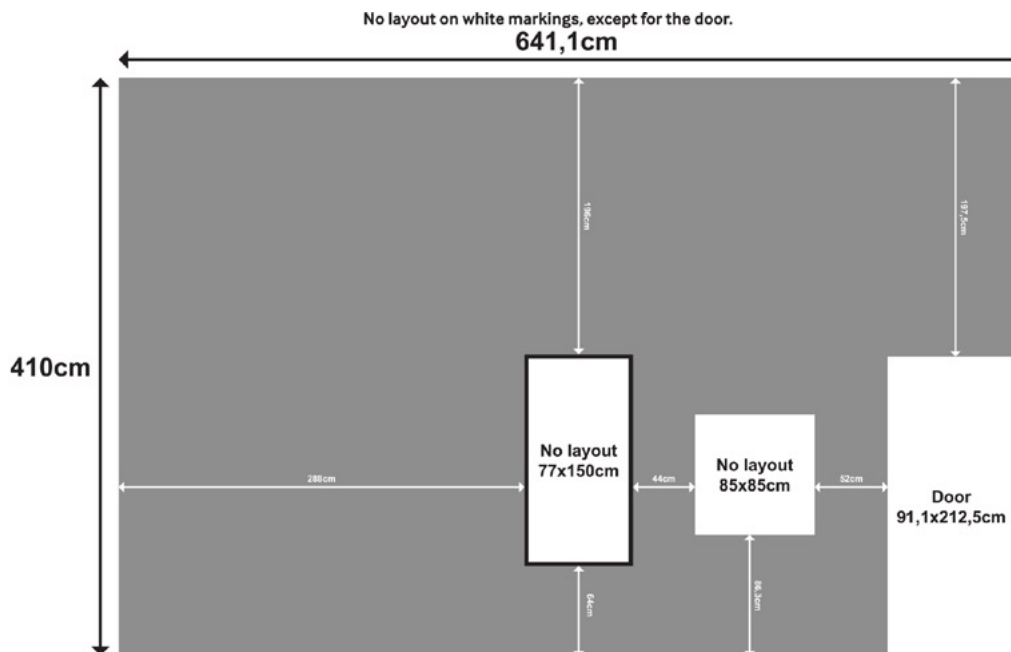

Live Wall B

✉	FORMAT	WALL: 641,1 CM W X 410 CM. DOOR: 91 CM W X 212.5 CM. See page 2 for measurements.
■	COLORS	COLORPROFILE: ISO COATED V2 300%. ALL FILES DELIVERED IN CMYK.
📐	LAYOUT	WE RECCOMEND THAT LOGOS AND IMPORTANT TEXT IS PLACED AT MIN. 0,5 M FROM BOTTOM. WE RECOMMEND THAT ALL TEXT IS MIN. 30 CM HIGH.
📄	FILE	<ul style="list-style-type: none">• PDF WITH OUTLINED TEXT/FONTS AND NO OVERPRINT• RESOLUTION MUST BE MIN. 60 PPI FOR 1:1 FILE• THE LAYOUT MUST BE DELIVERED IN A SCALED FORMAT DEPENDING ON THE SIZE• FX. IF THE FILE IS 10%, THE RESOLUTION MUST BE 600 DPI• NO CROPMARKS, BLEED OR SLUG, AND NO Æ, Ø OR Å'S IN THE FILENAME.

Delivery of artwork

✈ Send content **14 days** before the start of the campaign
via WeTransfer to support@oceanoutdoor.dk

Live Wall B

✉	FORMAT	WALL: 641,1 CM W X 410 CM. DOOR: 91 CM W X 212,5 CM.
■	COLORS	COLORPROFILE: ISO COATED V2 300%. ALL FILES DELIVERED IN CMYK.
📐	LAYOUT	WE RECCOMEND THAT LOGOS AND IMPORTANT TEXT IS PLACED AT MIN. 0,5 M FROM BOTTOM. WE RECOMMEND THAT ALL TEXT IS MIN. 30 CM HIGH.
📄	FILE	<ul style="list-style-type: none"> • PDF WITH OUTLINED TEXT/FONTS AND NO OVERPRINT • RESOLUTION MUST BE MIN. 60 PPI FOR 1:1 FILE • THE LAYOUT MUST BE DELIVERED IN A SCALED FORMAT DEPENDING ON THE SIZE • FX. IF THE FILE IS 10%, THE RESOLUTION MUST BE 600 DPI • NO CROPMARKS, BLEED OR SLUG, AND NO Æ, Ø OR Å'S IN THE FILENAME.

Delivery of artwork

📌 Send content **14 days** before the start of the campaign
via WeTransfer to support@oceanoutdoor.dk

Live Wall B - Screen

Artwork specifications

✉	RESOLUTION	1080X1920 PIXELS
📄	MOVIE FORMAT	MP4
📺	FPS	25 FRAMES PER SECOND
📏	SAFETY MARGINS	NONE