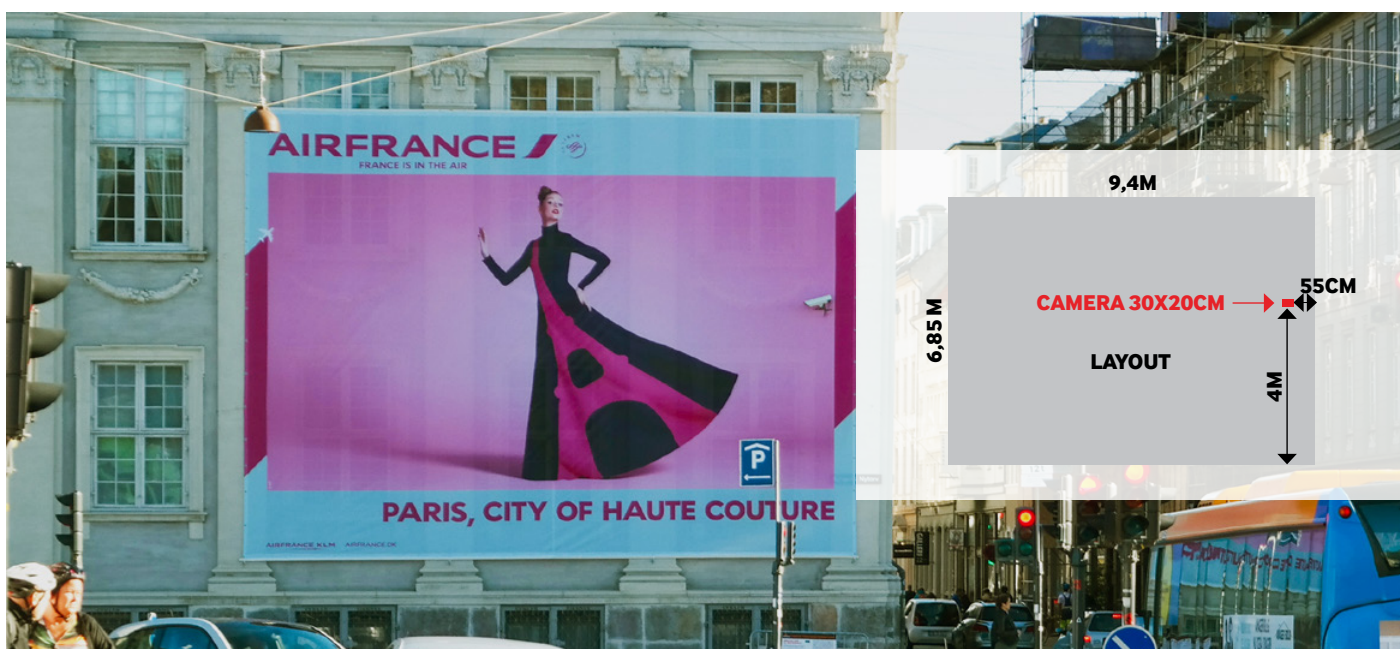

DEN FRANSKE AMBASSADE

✉	FORMAT	9,4X6,85 M
■	COLORS	COLORPROFILE: ISO COATED V2 300%. ALL FILES DELIVERED IN CMYK.
📐	LAYOUT	WE RECCOMEND THAT LOGOS AND IMPORTANT TEXT IS PLACED AT MIN. 0,5 M FROM BOTTOM. WE RECOMMEND THAT ALL TEXT IS MIN. 30 CM HIGH.
📄	FILE	<ul style="list-style-type: none"> • PDF WITH OUTLINED TEXT/FONTS AND NO OVERPRINT • RESOLUTION MUST BE MIN. 60 PPI FOR 1:1 FILE • THE LAYOUT MUST BE DELIVERED IN A SCALED FORMAT DEPENDING ON THE SIZE • FX. IF THE FILE IS 10%, THE RESOLUTION MUST BE 600 DPI • NO CROPMARKS, BLEED OR SLUG, AND NO Æ, Ø OR Å'S IN THE FILENAME.