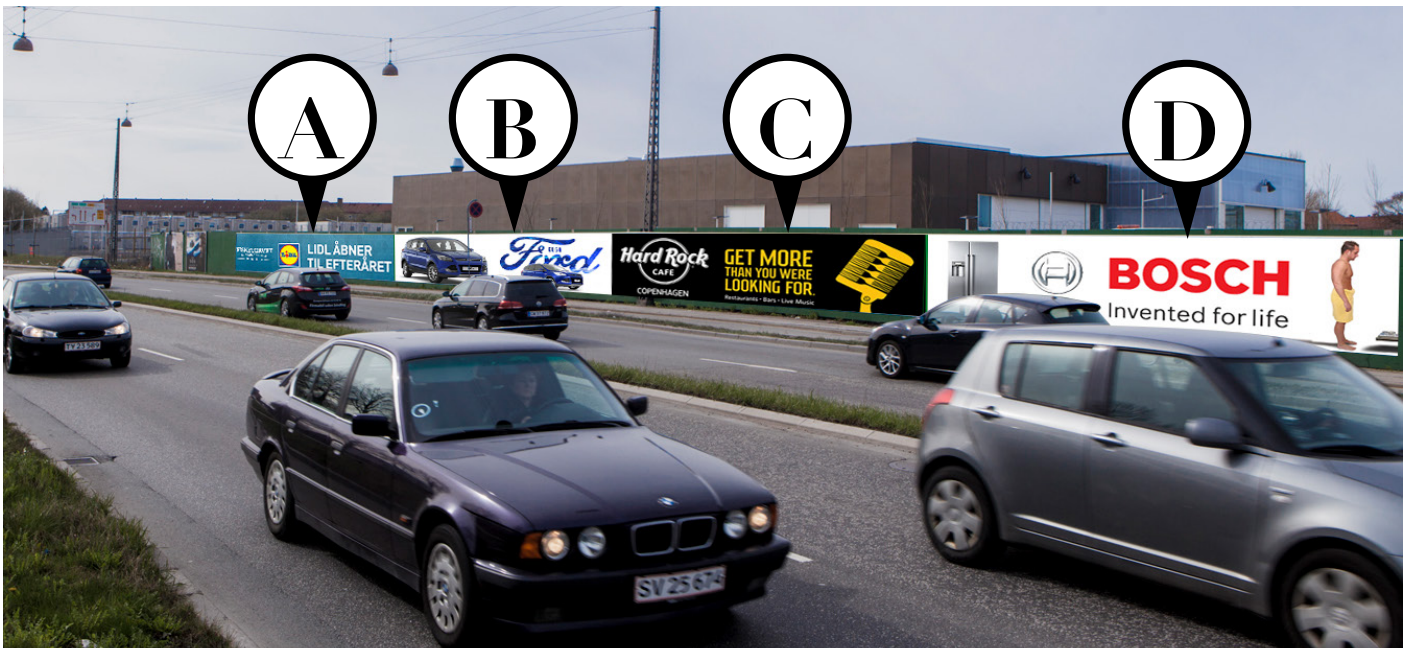

VASBYGADE A - B - C - D SPECIFICATIONS

✉	FORMAT	A: 25X2 M B: 25X2 M C: 25X2 M D: 25X2 M
■	COLORS	COLORPROFILE: ISO COATED V2 300%. ALL FILES DELIVERED IN CMYK.
📐	LAYOUT	WE RECCOMEND THAT LOGOS AND IMPORTANT TEXT IS PLACED AT MIN. 0,5 M FROM BOTTOM. WE RECOMMEND THAT ALL TEXT IS MIN. 30 CM HIGH.
📄	FILE	<ul style="list-style-type: none">• PDF WITH OUTLINED TEXT/FONTS AND NO OVERPRINT• RESOLUTION MUST BE MIN. 60 PPI FOR 1:1 FILE• THE LAYOUT MUST BE DELIVERED IN A SCALED FORMAT DEPENDING ON THE SIZE• FX. IF THE FILE IS 10%, THE RESOLUTION MUST BE 600 DPI• NO CROPMARKS, BLEED OR SLUG, AND NO Æ, Ø OR Å'S IN THE FILENAME.